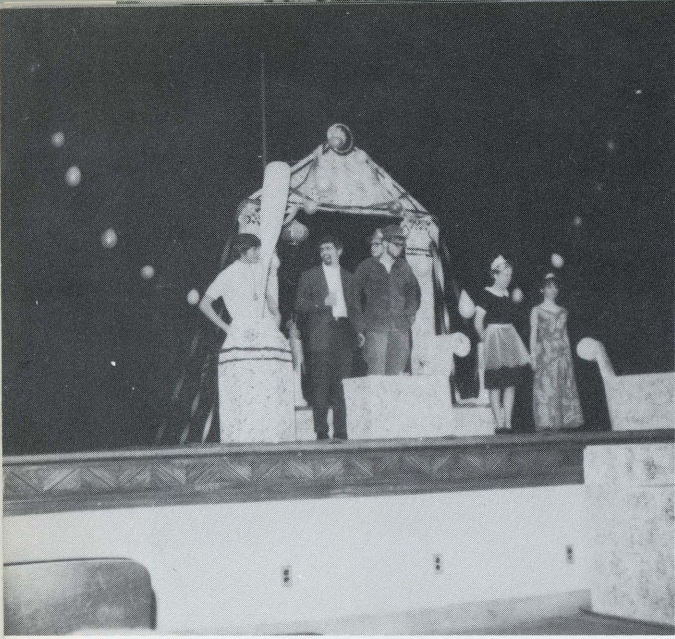

ONE ACT PLAY

On February 3, Northland's Theatre Class, directed by Mr. Roger Vaughan, presented "The Comeback", a one-act satirical comedy by A. R. Gurney. With less than a week to learn their lines, actors and actresses Cindy Alby, Terry Olson, Mary Hendrickson, Doug Johnson, Mike Stewart, and Ron Baldwin did a fairly creditable job of portraying a modern version of Odysseus' return home to an audience of 125 people.

Ron Anderson as manager, Darlene Finstad and Terry Olson on stage sets, Don Smith on Publicity, and Dave Kinsman and Robin Bredeson on lights were also involved in making the production a reasonable success.