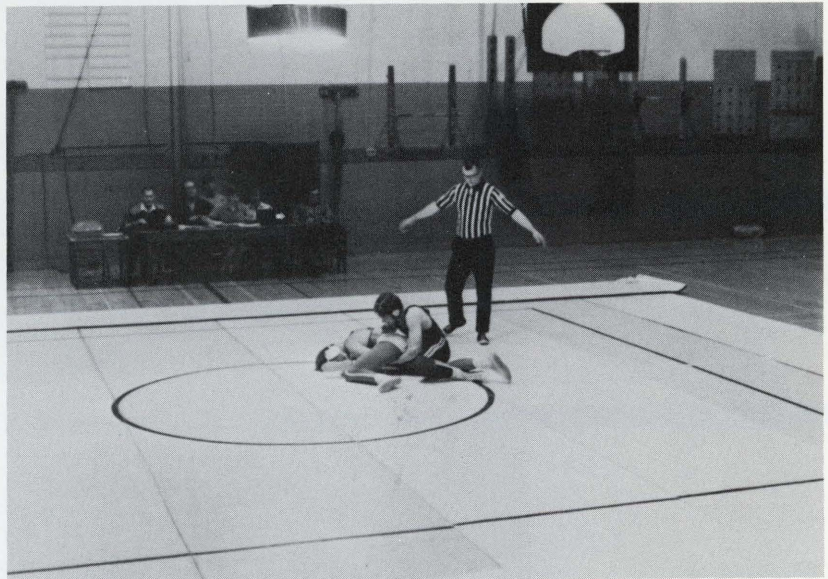

The team finished the season with a 6-16 record and tied for fifth place. The season was made successful by the Northmen's high scoring Tom Super. He broke the school record for the most points scored in a game when he turned in two 37 point performances. He also led the team with a 25.4 point seasonal average.

The boys at work watching John Anderson.

Here is a rare picture of Don Sol-lom . . . He is on top.

Lynn Marek goes for the escape.

Brugger Adlibs

Stalemate in the Takedown

Northland Wrestler Ready to Manhandle Opponent