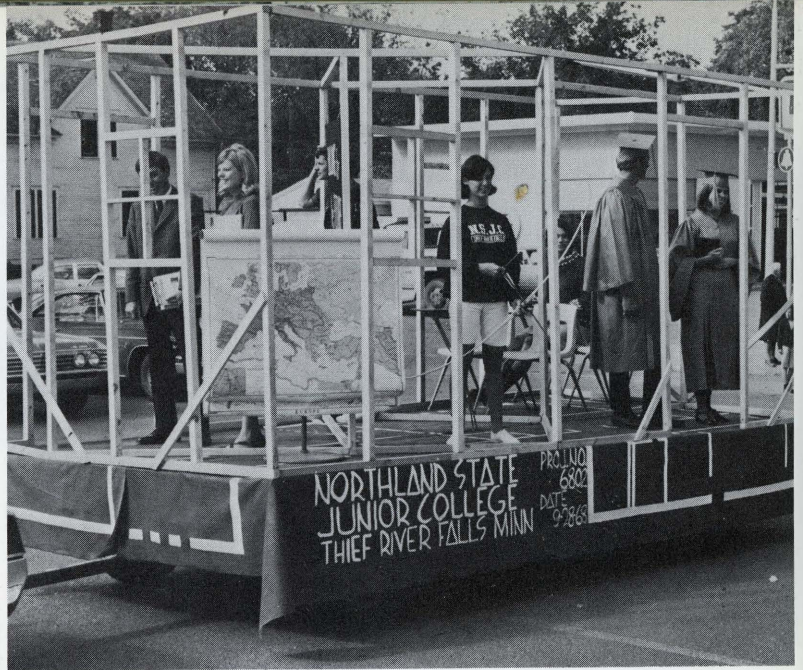

Northland's Float in Parade of Progress