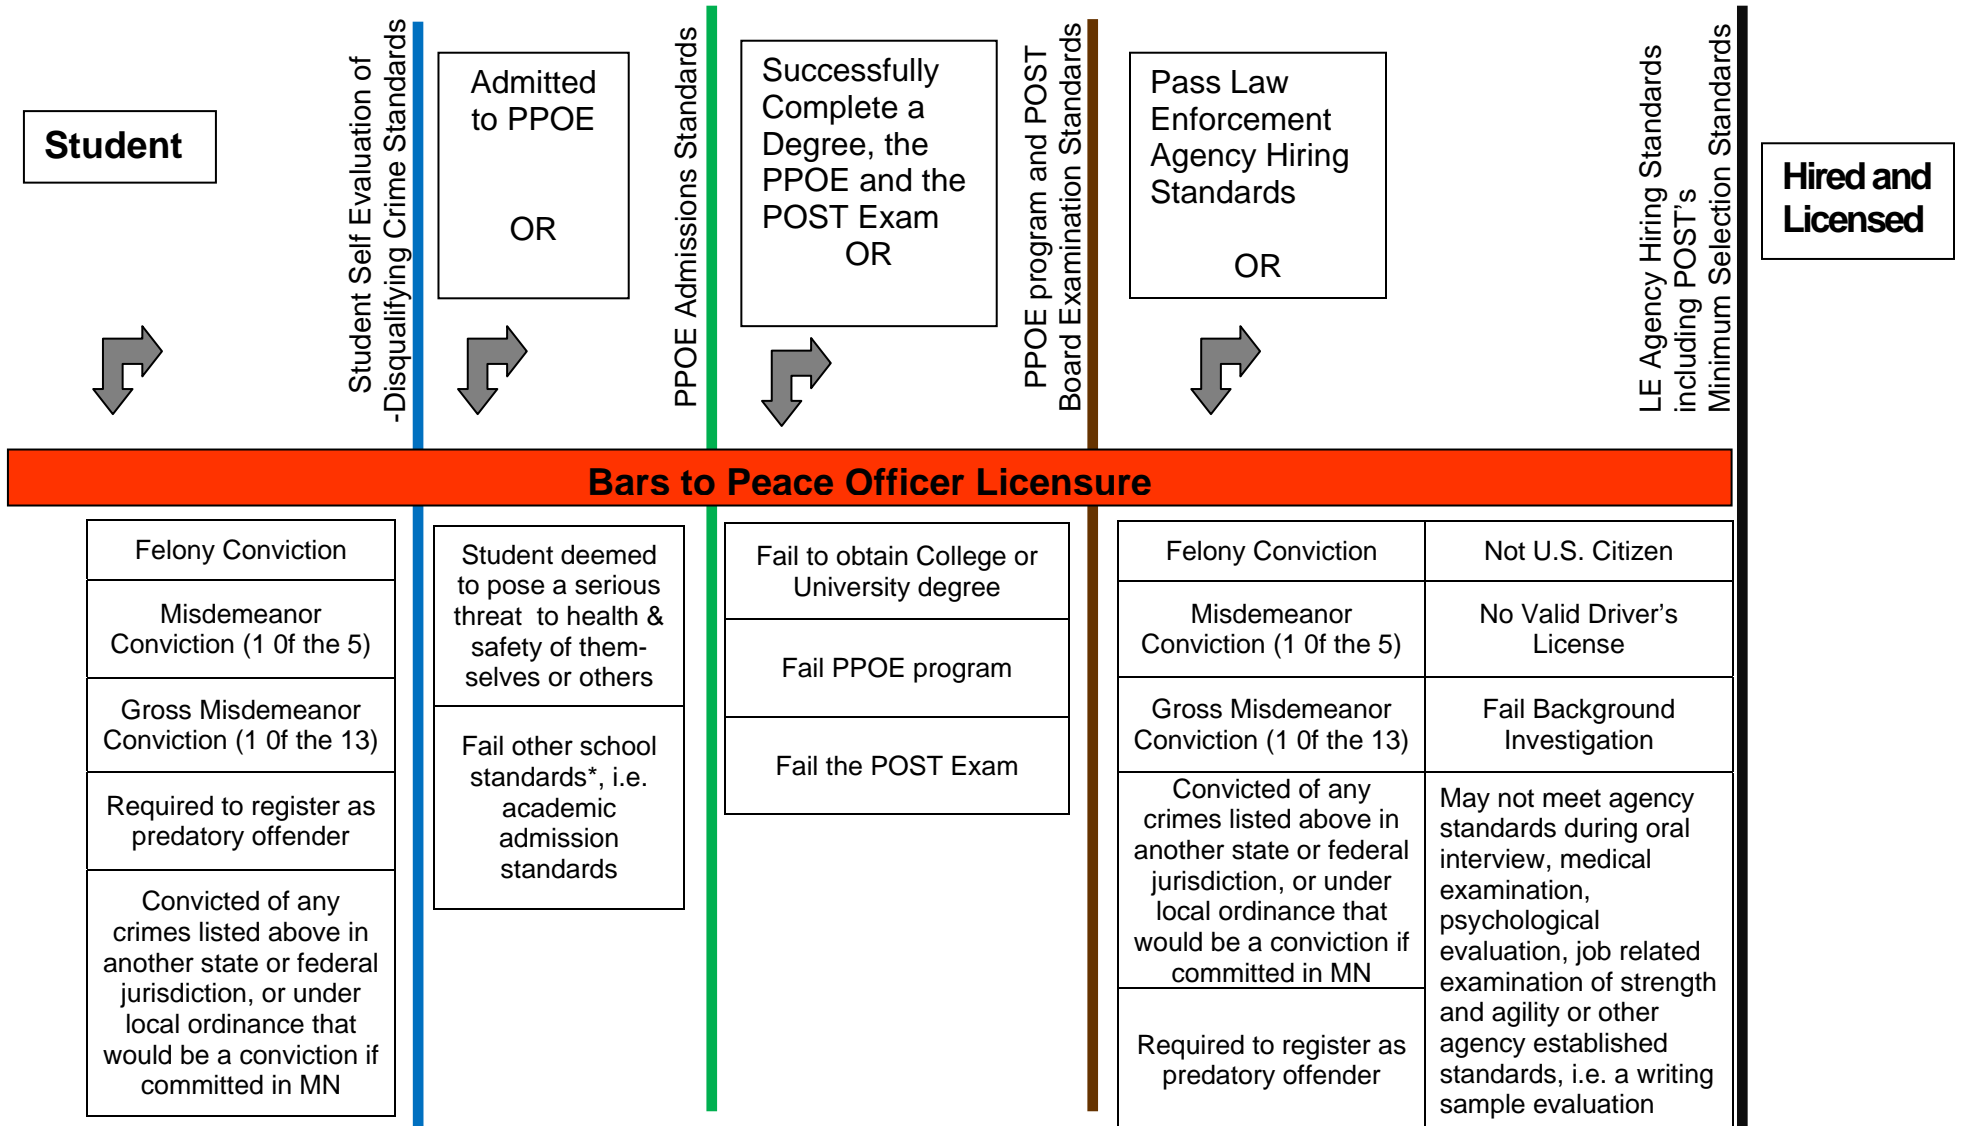

# Peace Officer Licensure Standards

\* Note According to MN Rules Chapter 6700.0300, Subp.5.A. All certified schools shall develop standards for admission that measure the student's likelihood of successful completion of the PPOE program.

\* Note According to MN Rules Chapter 6700.0300, Subp.5.A. All certified schools shall develop standards for admission that measure the student's likelihood of successful completion of the PPOE program.