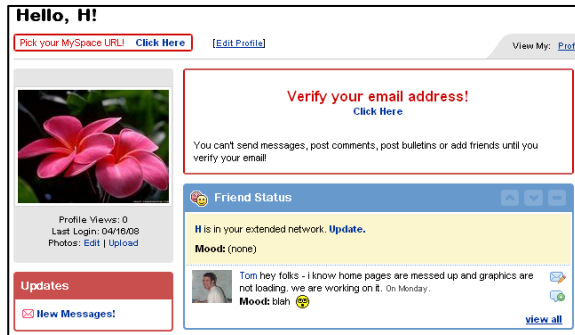

1. Once you have created your account, you will a screen that asks you to verify you email address. *Click on the link provided* to complete your account creation.

How do I sign into my MySpace Account?

1. *Sign into* your **MySpace** account with your Email Address and Password that you entered at the time you created your account.

A screenshot of the MySpace Member Login form. The form has a blue header with the text "Member Login". Below the header, there are two input fields: "E-Mail:" with the value "ne@northlandcollege.edu" and "Password:" with a masked password of seven dots. Below the password field is a "Remember Me" checkbox which is checked. At the bottom of the form, there are two buttons: "LOGIN" and "SIGN UP!". Below the buttons is a link that says "Forgot your password?".